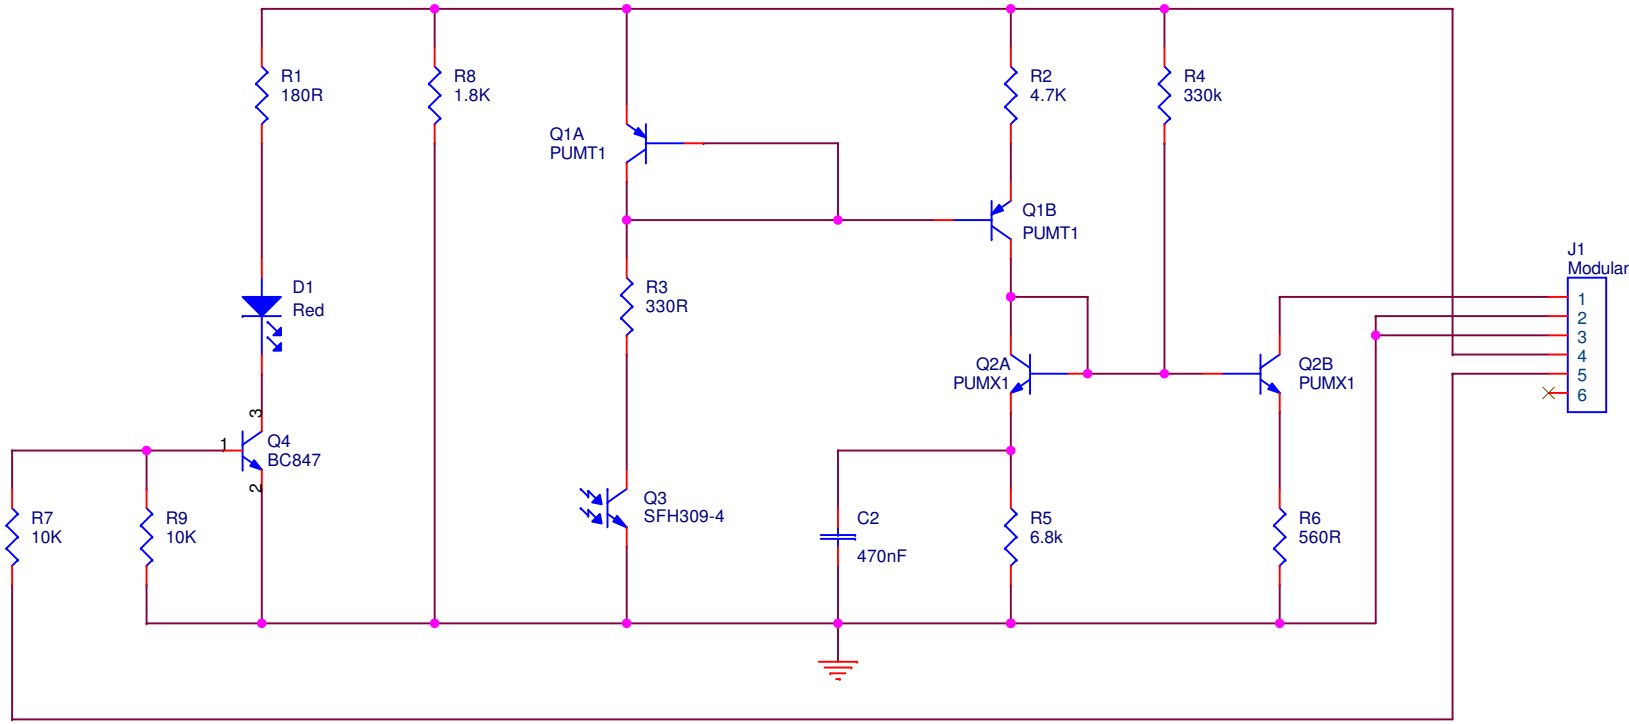

D

C

B

A

Drills for
LED fix

Title LEGO MINDSTORMS NXT	Engineer/constructor LEGO	Date (YYYY/MM/DD)
	Drafter LEGO	Date (YYYY/MM/DD)
Project Number	Schematic Name Light sensor	